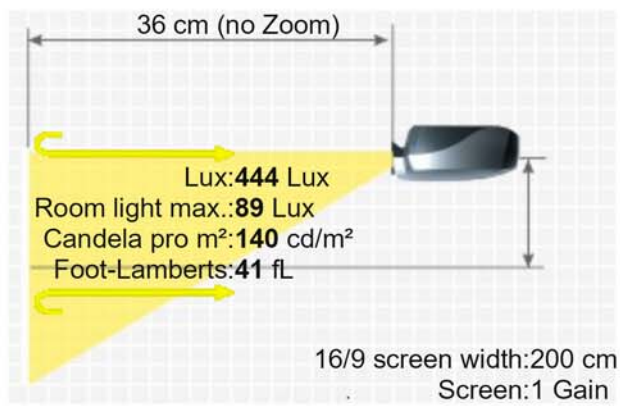

Focus

Automatic

Zoom

No Zoom

Objective

-

Throw Ratio

0,18:1

Audio

2 x 15W JBL + Dolby Audio

Connections	HDMI (ARC) in Mini Jack Audio out USB in RJ45 in Bluetooth 5.1
Ceiling Mounting	Yes
Power	-
Size WxHxD	290 x 83 x 223 mm (11,4"x3,3"x8,8") 5,37 L/dm ³
Operating Noise	27dB

Weight	1,80 kg / 2,2 lbs.
Keystone	-
Illumination	90%

Frequenz -

Foot-Lamberts	41 fL / max. 321 cm screen width 140 cd/m ²
---------------	---

- Full HD 1080P compatible
- Integrated Mediaplayer
- Password protection
- Wi-Fi network compatible.
- Lan network compatible.
- Short-throw projector
- Ambient Light Sensor.
- Android (Google TV + Voice Control)
- Auto 4P Keystone
- MEMC
- Game Mode &
- 8804; 40ms (AK off)