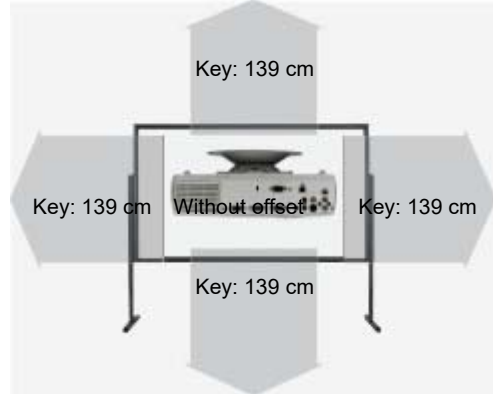

Zoom

No Zoom 50%-100% Digital

Objective

-

Throw Ratio

1,2:1

Audio

2 x 5W

Connections

HDMI in
Mini Jack Audio out
USB in
RJ45

Ceiling Mounting

Yes

Power

65W

Size WxHxD

-

Operating Noise 30dB

Weight 1,50 kg / 2,2 lbs.

Keystone Vert.: +/-30° automatisch
Hori.: +/-30°

Illumination -

Frequenz -

Foot-Lamberts 21 fL / max. 227 cm screen width
72 cd/m²

- Full HD 1080P compatible
- Automatic and manual vertical keystone correction
- Wi-Fi network compatible.
- Lan network compatible.
- Google TV (Android 11)
- 120° Gimbal Stand
- ASA 3.0 Smart Autofocus
- Auto Obstacle Avoidance
- Auto Image Orientation
- Auto Keystone