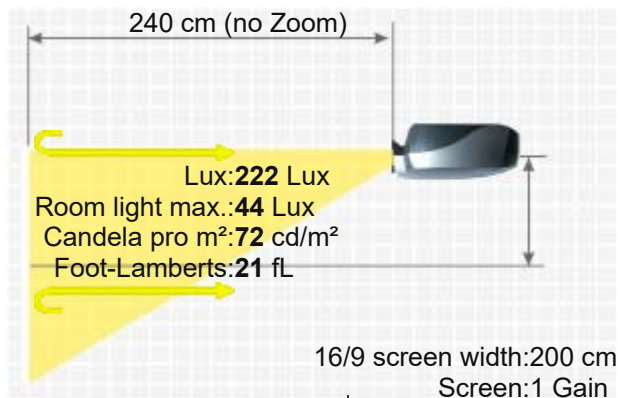

Connections

HDMI in
Mini Jack Audio out
USB in
RJ45

Ceiling Mounting

Yes

Power

65W

Size WxHxD

-

Operating Noise 30dB

Weight 1,50 kg / 2,2 lbs.

Keystone Vert.: +/-30° automatisch
Hori.: +/-30°

Illumination -

Frequenz -

Foot-Lamberts 21 fL / max. 227 cm screen width
72 cd/m²

- Full HD 1080P compatible
- Automatic and manual vertical keystone correction
- Wi-Fi network compatible.
- Lan network compatible.
- Google TV (Android 11)
- 120° Gimbal Stand
- ASA 3.0 Smart Autofocus
- Auto Obstacle Avoidance
- Auto Image Orientation
- Auto Keystone