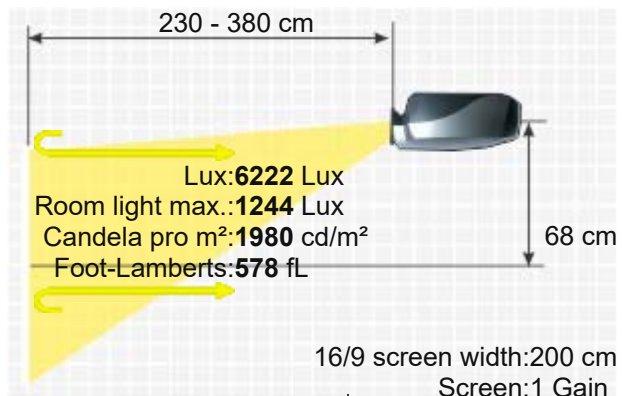

Vivitek DU8053Z

VIVITEK DU8053Z

The DU8053Z 3D laser DLP projector from Vivitek has 14,000 ANSI lumens, a contrast ratio of 3,000,000:1 and a WUXGA 1920 x 1200 resolution. It is a laser projector with a 200,000-hour light lifetime, which would be 13.7 years with a daily viewing time of 4 hours. The horizontal and vertical keystone correction provides leeway when setting up. 14,000 ANSI lumens ensure that an image width of 1202 cm is also possible. The projector can create rooms with low light and a smaller image width, but we would recommend a maximum of 801 cm. If the image is still too small, the projector offers integrated edge blending software that allows multiple projectors to project a large image together. The model is also Full HD 1080P and 4K (compressed) compatible, and even has the option of projecting HD 1080P and 4K (compressed) Blu-rays onto the ceiling using 360° projection.

Brief Introduction

Beta 2.5

1 x 0,8" DLP Chip
WUXGA 16/9 Ti Digital Light Processing Chip

Display Type

Ansi-Lumen

Projector 14000

Screen 6222 Lux (bei 200 cm Screen)

Contrast

3000000:1 full on/off

Screen 3000000:1 full on/off

Black Level

0,0047 min. Lumen

Screen 0,002 min. Lumen

Lens shift

Vert.: +/-60% Hori.: +/-20%

Resolution

WUXGA 1920 x 1200

2.304.000 Pixel

Video Modes

UHD (4K2K+) 3840 x 2400 compressed

3D Compatibility

Pal, SECAM, NTSC, HDTV 720p, 1080i, 1080p, 4K UHD (komprimiert), 3D, EDTV 480p, 576p

Frame-Packing (Full HD 3D) | Side-by-Side | Top-and-Bottom

Frame Sequential (3D Ready)

Application

Event | Very large screen width and rooms with plenty of light and shaded daylight.

Light Source

Dual Laser

Light Life

20000 h. / 30000 h. in Eco Mode

Operating Costs

0,00 € Laser

Focus

Powered

Zoom

Powered x1,5

Objective

optional

Throw Ratio

optional

Audio

1 x 10W