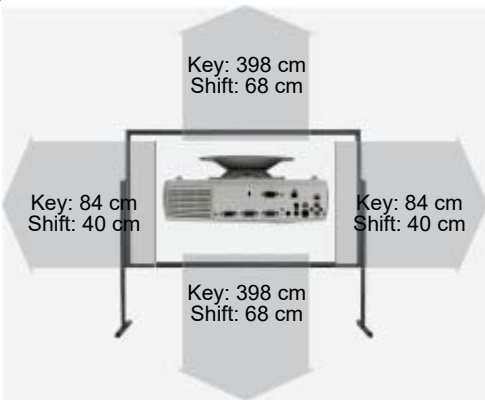

Ceiling Mounting

Yes

Power

860W Normal

Size WxHxD

500 x 216 x 591 mm (19,7"x8,5"x23,3") 63,83 L/dm³

Operating Noise

40 / 39 dB in Eco Mode

-

Foot-Lamberts

578 fL / max. 1202 cm screen width

1980 cd/m²

- Real Full HD 3D
- Full HD 1080P compatible
- Lens shift Funktion
- Eco Mode
- Warping
- 360° installable
- 24/7 continuous operation capable
- Edge Blending
- PJLink™
- Lan network compatible.
- Constant Input: Auto Switching

Features

Optionaler Zubehör

Deckenhalterung Länge 225 mm

Halterung45

85,80 €

Optional Lenses

Name	Ratio	Distance	Shift V	Shift H	Zoom
Zoom Optional Lenses					
D89-WZ01	1.05-1.41:1	2.1-2.8 m	+/-60%	+/-20%	Powered
D89-UWZ02	0.74-1.08:1	1.5-2.2 m	+/-60%	+/-20%	Powered
D89-UWZ01	0.55-0.75:1	1.1-1.5 m	+/-60%	+/-20%	Powered
D89-UST01	0.31-0.33:1	0.6-0.7 m	+/-60%	+/-20%	Powered
D89-STD01	1.4-2.11:1	2.8-4.2 m	+/-60%	+/-20%	Powered
D89-SMLZ01	2.1-4:1	4.2-8 m	+/-60%	+/-20%	Powered
D88-LOZ201	4.46-6.94:1	8.9-13.9 m	+/-60%	+/-20%	Powered
D88-LOZ101	3-4.52:1	6-9 m	+/-60%	+/-20%	Powered