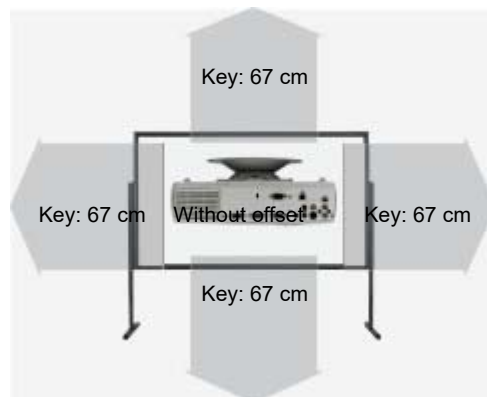

More Details

HCinema

<https://www.projector-database.com/pro/screenmaxc7-en.html>

Due to our ongoing commitment to continuously improve the quality of our projector database, this brochure is also subject to change without notice. HCinema is not responsible for any errors or omissions contained in product descriptions.