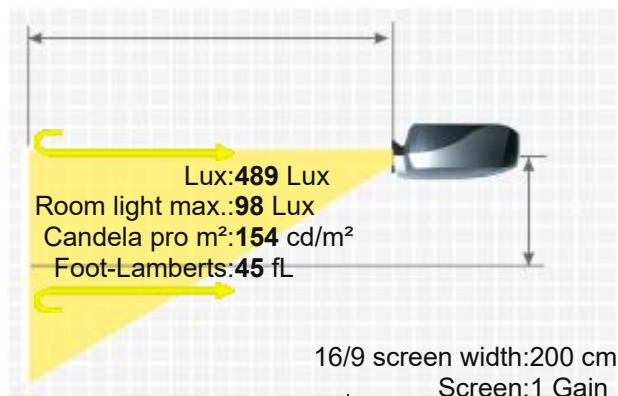

Zoom

No Zoom

Objective

-

Throw Ratio

-

Audio

2 x 10W Dolby Audio

Connections

2x HDMI in
2x USB-A in
Bluetooth 5.1

Ceiling Mounting -
Power -
Size WxHxD 210 x 177 x 210 mm (8,3"x7"x8,3") 7,81 L/dm³
Operating Noise -

Weight 3,10 kg / 6,61 lbs.
Keystone Vert.: +/-50° automatisch
Hori.: +/-50°
Illumination 90%

Frequenz -

Foot-Lamberts 45 fL / max. 337 cm screen width
154 cd/m²

Features

- Full HD 1080P compatible
- Integrated Mediaplayer
- Automatic and manual vertical keystone correction
- Kensington Slot
- High Dynamic Range (HDR)
- Wi-Fi network compatible.
- Bluetooth