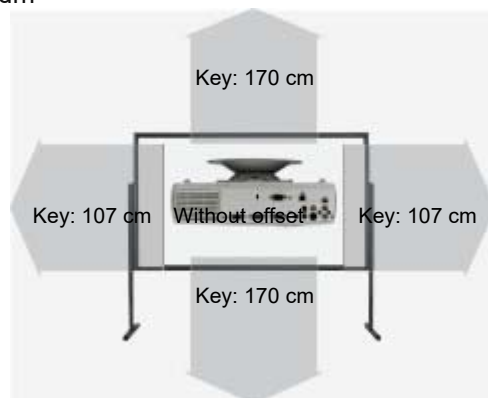

Throw Ratio

1,47:1

Audio

2 x 10W Stereo

Connections

2x HDMI(2.0 und CEC unterstützt) in AV
Mini Jack Audio in und out

2x USB in
RS232C Din 9 pin in
RJ45 in
Bluetooth 5.1

Ceiling Mounting
Power
Size WxHxD
Operating Noise

Yes
160W
287 x 122 x 274 mm (11,3"x4,8"x10,8") 9,59 L/dm³
46 / 35 dB in Eco Mode

Weight
Keystone
Illumination
Frequenz

3,55 kg / 6,61 lbs.
Vert.: +/-30° automatisch
Hori.: +/-20°
-

Foot-Lamberts

33 fL / max. 287 cm screen width
113 cd/m²
■ Full HD 1080P compatible
■ Integrated Mediaplayer
■ Eco Mode