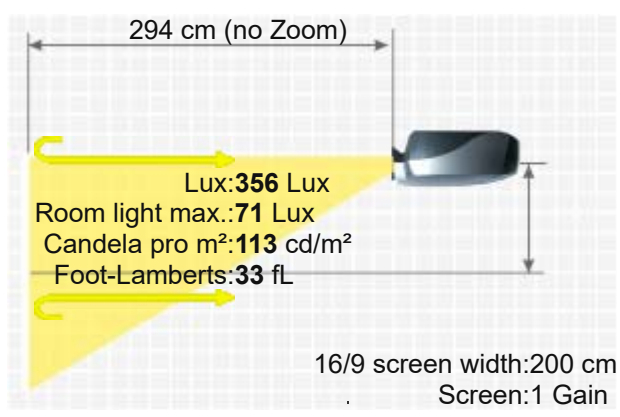

Brief Introduction
Beta 2.5

Display Type

- 1 x LCD TFT Panel
- HDTV 16/9 Liquid Crystal Display

- Ansi-Lumen
- Contrast
- Black Level
- Offset

800
-
-
-

356 Lux (bei 200 cm Screen)
-
-

Resolution

HDTV 1920 x 1080
2.073.600 Pixel

Throw Ratio

1,47:1

Audio

2 x 10W Stereo

Connections

2x HDMI(2.0 und CEC unterstützt) in AV
Mini Jack Audio in und out

2x USB in
RS232C Din 9 pin in
RJ45 in
Bluetooth 5.1

Ceiling Mounting
Power
Size WxHxD
Operating Noise

Yes
160W
287 x 122 x 274 mm (11,3"x4,8"x10,8") 9,59 L/dm³
46 / 35 dB in Eco Mode

Weight
Keystone
Illumination
Frequenz

3,55 kg / 6,61 lbs.
Vert.: +/-30° automatisch
Hori.: +/-20°
-

Foot-Lamberts

33 fL / max. 287 cm screen width
113 cd/m²
■ Full HD 1080P compatible
■ Integrated Mediaplayer
■ Eco Mode