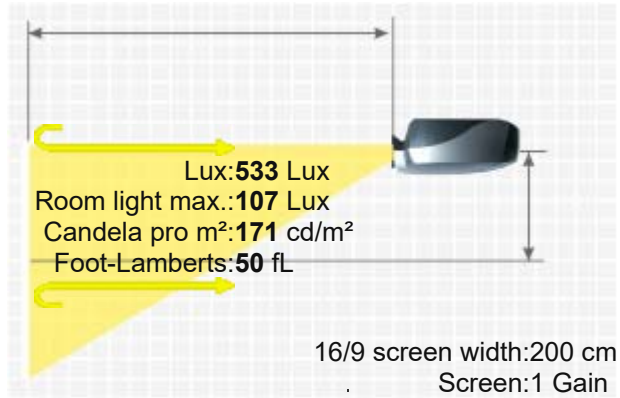

NexiGo Nova Mini

The NexiGo Nova Mini DLP projector has 1200 ANSI lumens and an HDTV 1920 x 1080 resolution. The projector can illuminate a screen up to 352 cm wide well thanks to the 1200 ANSI lumens. However, in room light, the screen width should ideally be under 235 cm. Thanks to the integrated Google Assistant, the projector can be conveniently operated by voice command, from searching for films to controlling your smart home devices. Thanks to Google TV, the projector turns into a smart entertainment centre with countless features. The projector has Chromecast and screen mirroring support, which allows you to play videos in high resolution and surround sound from smartphones, tablets and PCs with Android, Windows or iOS directly via Wi-Fi. Furthermore, it is Full HD 1080P compatible.

Brief Introduction

Beta 2.5

Display Type

Ansi-Lumen	1200	533 Lux (bei 200 cm Screen)
Contrast	-	-
Black Level	-	-
Offset	-	-
Resolution	HDTV 1920 x 1080 2.073.600 Pixel	
Video Modes	Pal, SECAM, NTSC, HDTV 720p, 1080i, 1080p, EDTV 480p, 576p	
Application	Micro-Portabel Small mobile presentations..	
Light Source	Laser	
Light Life	-	
Operating Costs	0,00 € Laser	
Focus	Automatic	
Zoom	No Zoom	
Objective	-	
Throw Ratio	-	
Audio	-	
Connections	HDMI in Mini Jack Audio out USB in	
Ceiling Mounting	Yes	
Power	-	
Size WxHxD	-	
Operating Noise	-	

Weight -
Keystone -
Illumination -

Frequenz -

Foot-Lamberts 50 fL / max. 352 cm screen width
171 cd/m²

Features

- Full HD 1080P compatible
- Wi-Fi network compatible.
- Google TV (Google Assistant)

Optionaler Zubehör