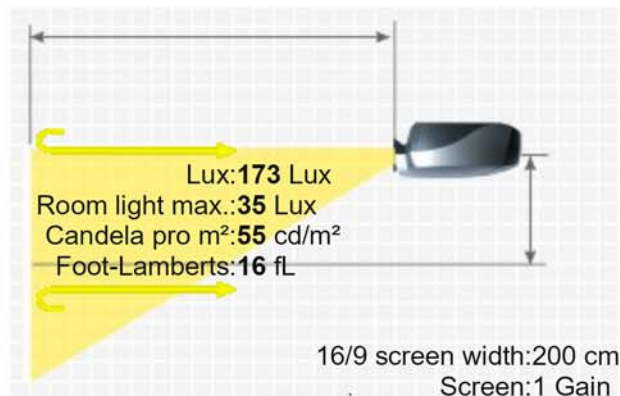

Resolution: HDTV 1280 x 720
921.600 Pixel
UHD (4K2K) 3840 x 2160 compressed
Video Modes: Pal, SECAM, NTSC, HDTV 720p, 1080i, 1080p, 4K UHD (komprimiert), EDTV 480p, 576p

Media player formats: Mediaplayer
Application: Game-Portabel | Very portable, small-screen projections.
Very narrow picture width and rooms with very little light.

Light Source: LED
Light Life: 30000 h.

Operating Costs: 0,00 € LED

Focus: Manual

Zoom: No Zoom

Objective: -

Throw Ratio: -

Audio: 1 x 3W

Connections: HDMI in
USB in
Audio Mini Jack out
Bluetooth 5.0

Focus

Zoom

Objective

Throw Ratio

Audio

Connections

Ceiling Mounting -
Power 60W
Size WxHxD 218 x 40 x 102 mm (8,6"x1,6"x4") 0,89 L/dm³
Operating Noise 25dB

Weight 1,20 kg / 2,2 lbs.
Keystone -
Illumination -