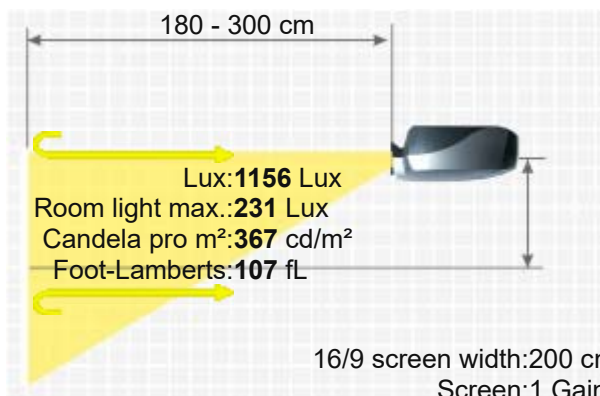

## Throw Ratio

0,9-1,5:1

## Connections

2x HDMI 2.1 (1x eARC) in  
Mini Jack Audio out  
S/PDIF

2x USB-A 3.0 in  
RJ45 in  
Bluetooth 5.3

Ceiling Mounting  
Power  
Size WxHxD  
Operating Noise

Yes  
180W  
247 x 286 x 247 mm (9,7"x11,3"x9,7") 17,45 L/dm<sup>3</sup>  
-