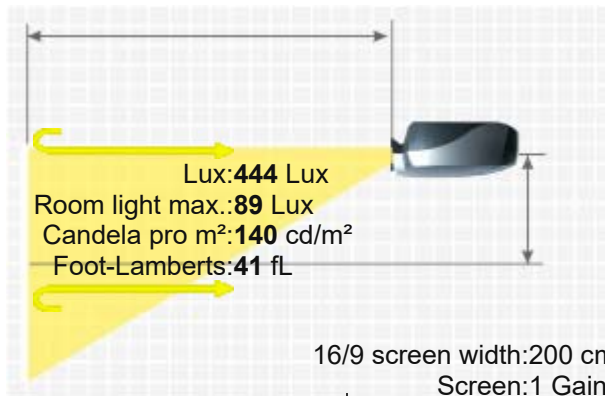

Ceiling Mounting Yes
Power -
Size WxHxD 274,3 x 111,8 x 236,2 mm (10,8"x4,4"x9,3") 7,18 L/dm³
Operating Noise 32dB

Weight 2,85 kg / 4,41 lbs.
Keystone -
Illumination -

Frequenz -

Foot-Lamberts 41 fL / max. 321 cm screen width
140 cd/m²