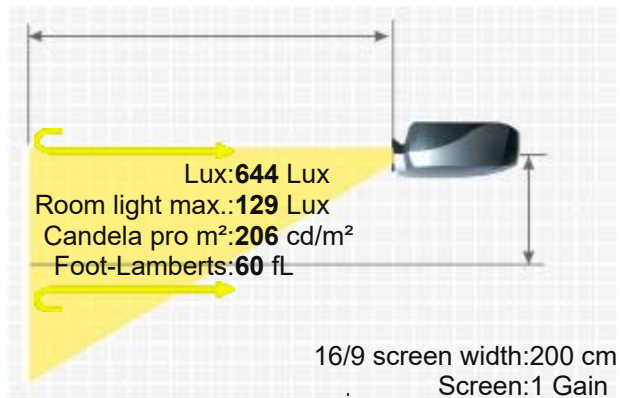

Audio

38W + Dolby Audio

Connections

- HDMI in
- D-Sub 15 Pin in
- Mini Jack Audio out
- USB in
- RJ45 in

Ceiling Mounting

Yes

Power

-

Size WxHxD

-

Operating Noise

-

Weight 3,74 kg / 6,61 lbs.

Keystone -

Illumination -

Frequenz -