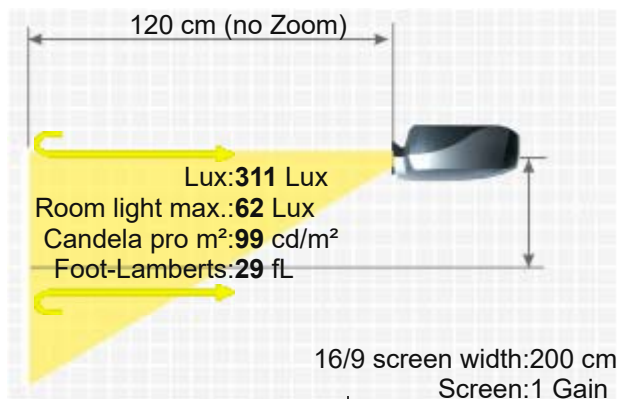

Ceiling Mounting

Yes

Power

-

Size WxHxD

170 x 120 x 220 mm (6,7"x4,7"x8,7") 4,49 L/dm³

Operating Noise

-

Weight 1,20 kg / 2,2 lbs.

Keystone -

Illumination -

Frequenz -

Foot-Lamberts 29 fL / max. 269 cm screen width
99 cd/m²

- Features
- Full HD 1080P compatible
 - Wi-Fi network compatible.
 - Short-throw projector
 - Android 11.0 (Voice Assistant)