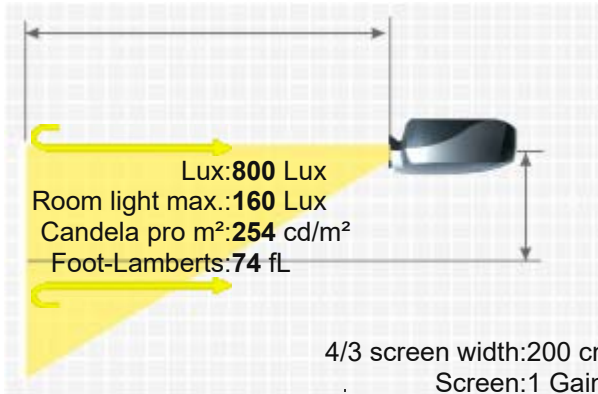

Focus

Manual

Zoom

Manual 1,27

Objective

F=2,4-2,65 f=28,04-35,59 mm

Throw Ratio

-

Ceiling Mounting

Yes

Power

265W

Size WxHxD 277 x 107 x 237 mm (10,9"x4,2"x9,3") 7,02 L/dm³
Operating Noise 31 / 27 dB in Eco Mode

Weight 2,40 kg / 5,29 lbs.
Keystone Vert.: +/-16°
Illumination 85%

Frequenz H-sync: 31,5-100 kHz
V-sync: 56-85 Hz

Foot-Lamberts 74 fL / max. 427 cm screen width
254 cd/m²

Features

- Freeze
- Eco Mode
- Kensington Slot
- sRGB
- Gamma correction
- Picture-in-Picture
- Remote control with laser pointer
-

Optional	Philips bulb only	NLMP4873
	Lamp ruby	Ruby-LMP4873
	Lamp original	EC.J1001.001
	Compatible lamp	LMP-K227
	Remote original	MC.JMV11.00G